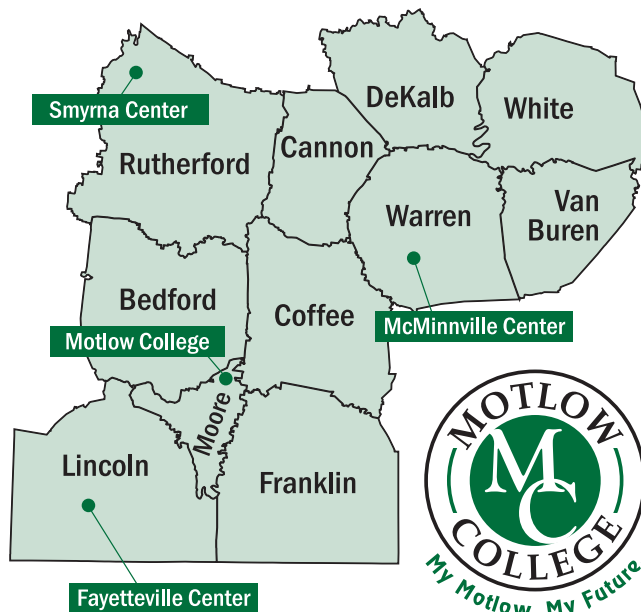

Moore County Campus Map

- | | | |
|---|----------------------------------|---|
| 1. Marcum Technology Center / Glass Leadership Center | 6. Ingram Administration | 11. Tennis Courts |
| 2. Clayton-Glass Library / Writing Center | 7. Eoff Hall / Powers Auditorium | 12. Driver Baseball Complex |
| 3. Forrester Student Center / Tipps Bookstore | 8. Nisbett Center | 13. Baseball Field |
| 4. Crouch Learning Center / Testing Center | 9. Facilities / Power Building | 14. Baptist Collegiate Ministries (BCM) |
| 5. Simon Hall | 10. Equipment Storage | |

Moore County Campus
6015 Ledford Mill Road
Tullahoma, TN 37388
P.O. Box 8500
Lynchburg, TN 37352-8500
931-393-1500

Fayetteville Center
1802 Winchester Hwy.
P.O. Box 618
Fayetteville, TN 37334
931-438-0028

McMinnville Center
225 Cadillac Lane
McMinnville, TN 37110
931-668-7010

Smyrna Center
5002 Motlow College Blvd.
Smyrna, TN 37167
615-220-7800

800-654-4877 • www.mscc.edu