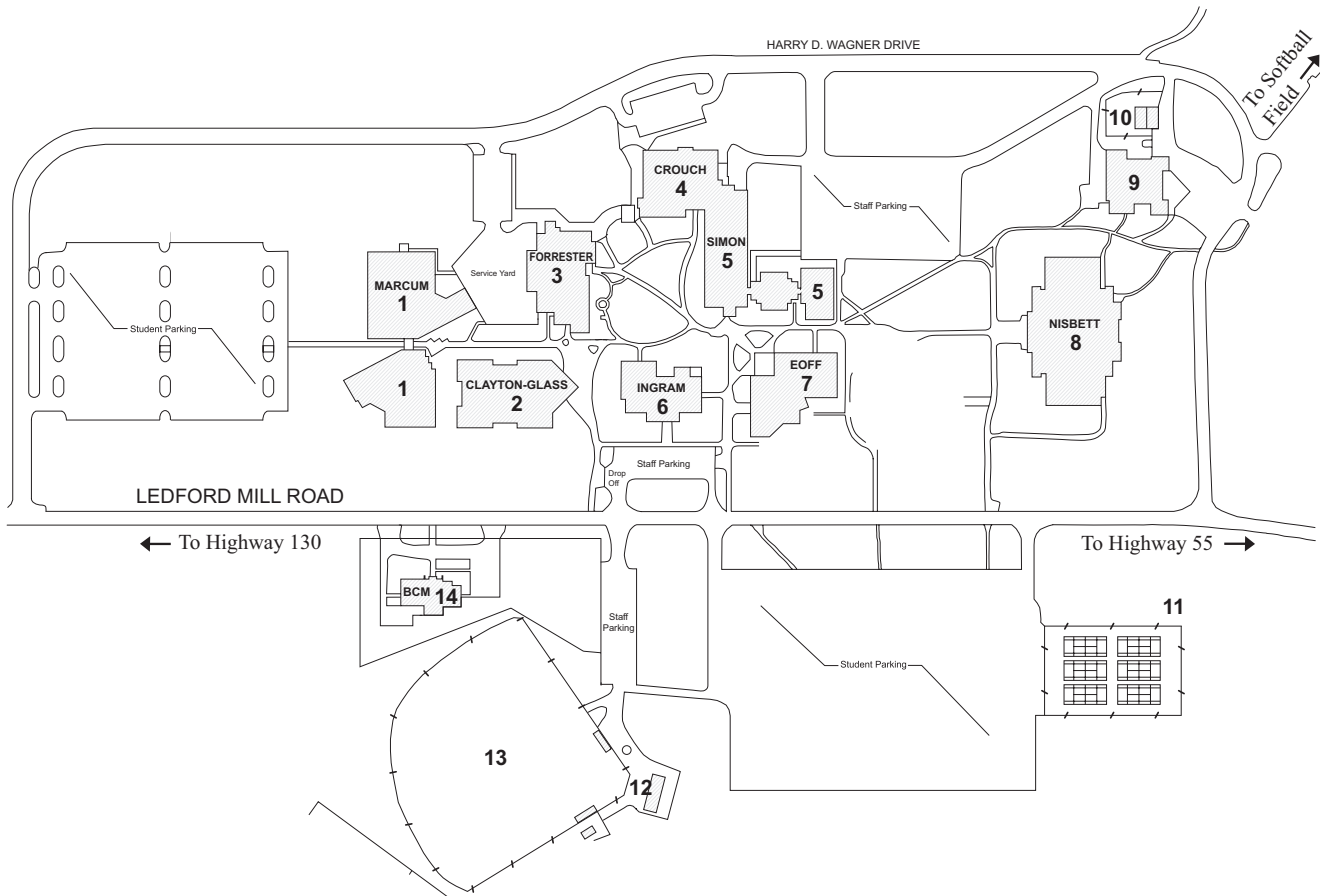

Moore County Campus Map

- | | | |
|---|----------------------------------|---|
| 1. Marcum Technology Center / Glass Leadership Center | 6. Ingram Administration | 11. Tennis Courts |
| 2. Clayton-Glass Library / Writing Center | 7. Eoff Hall / Powers Auditorium | 12. Driver Baseball Complex |
| 3. Forrester Student Center / Tipps Bookstore | 8. Nisbett Center | 13. Baseball Field |
| 4. Crouch Learning Center / Testing Center | 9. Facilities / Power Building | 14. Baptist Collegiate Ministries (BCM) |
| 5. Simon Hall | 10. Equipment Storage | |